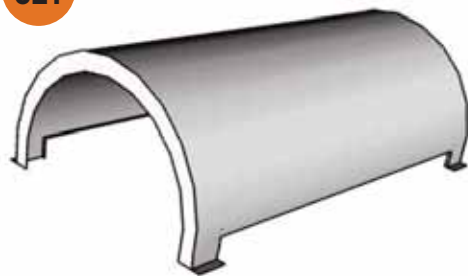

S19

S20

S21

S22

S23

S24

S26

S29

S31

S32

S33

S34

S35

S37

S40