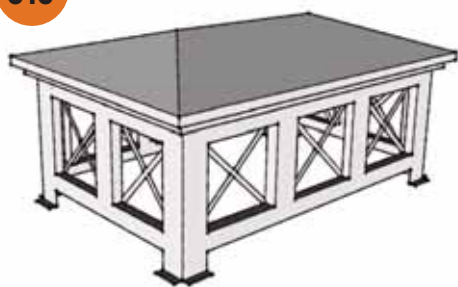

S19

S20

S21

S22

S23

S24

S26

S29

S31

S32

S33

S34

S35

S37

S40