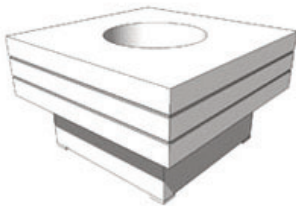

# Omega FP.702

The optional square burner adds dimension to this fire pit, and allows for larger bed of fire glass. The surrounding modular etching adds subtle detail, while still perfectly complimenting any backyard.

## Shapes and Sizes Options

Round

Square

Rectangular

Linear

---

Each of Omegas' Fire Pit tables offers a variety of custom options. Please contact us and allow us to help you create your Fire Pit table of distinction for your backyard retreat.