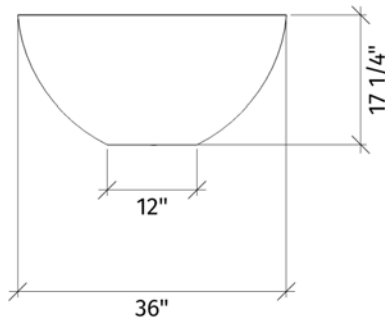

ZEN

-36in-

DIMENSIONS

MODERN RELAXATION

Relax around the minimalistic **Zen** firebowl.

This firepit is the perfect addition to modern landscapes.

ZEN 36"
PACKAGE INCLUDES:

CONCRETE FIREPIT